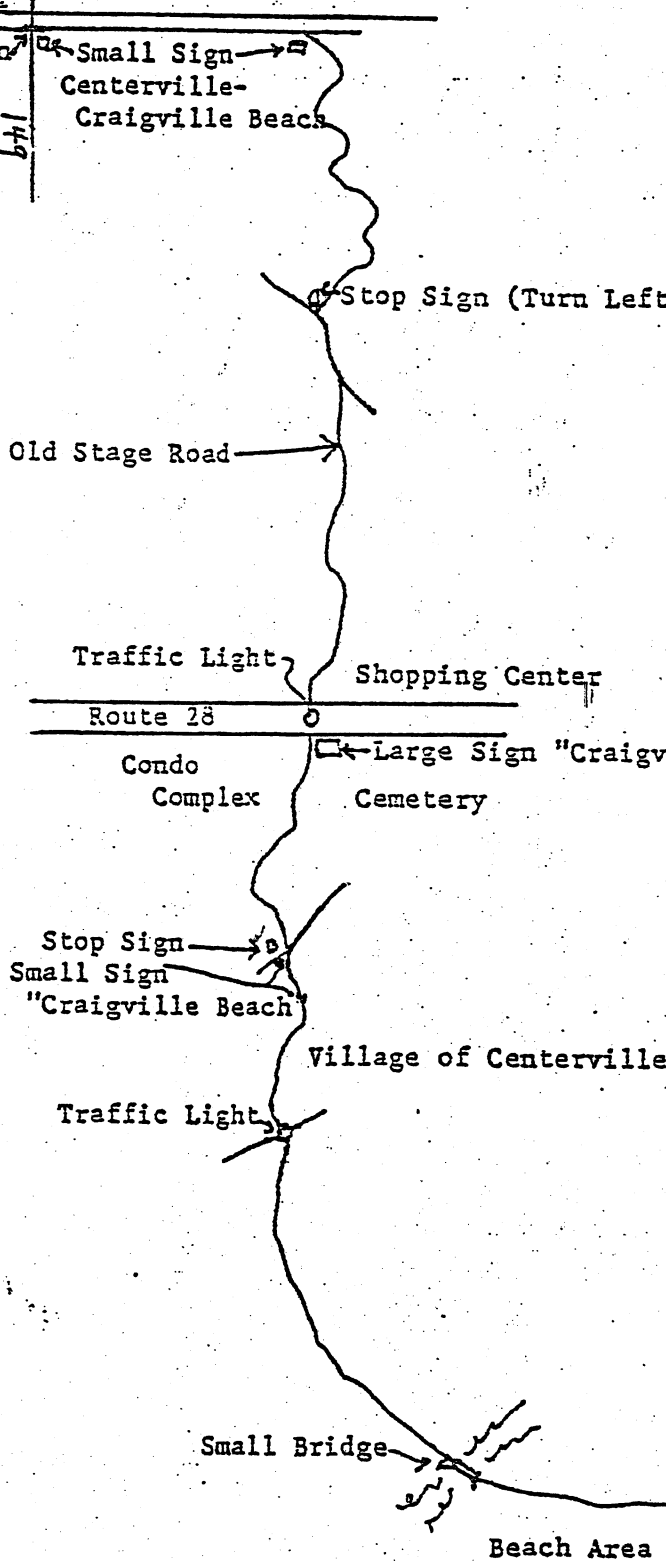

DIRECTIONS TO CRAIGVILLE

FROM BOSTON & NORTH: Route 3 to Sagamore Bridge (Rte 6), continue to Exit 5 "Marston Mills-Centerville"

FROM NEW YORK, PROVIDENCE & WEST: Interstate 95 to Providence, exit on I195 ("To Cape Cod"). Straight on as road become Rte 25 to exit before Bourne Bridge (do NOT cross this bridge). Exit 2 marked Route 6 - Hyannis-Sagamore Bridge". Follow Rte 6 to and over Sagamore Bridge. Continue on Rte 6 (Mid-Cape Hwy) to Exit 5 then follow map and following directions.

EXIT 5 "W. Barnstable - Marston Mills"
Route 6

Exit 5 off Rte. 6

Go straight across Rte. 149.

The road parallels Rte 6.

Take first right (small sign "Centerville-Craigville Beach")

Proceed to STOP sign. Turn left and proceed to TRAFFIC LIGHT (Rte 28). Continue straight (Main St., Centerville) to second TRAFFIC LIGHT.

Continue straight. When beach & ocean is on right, and after passing Craigville Beach Complex, watch on left for CRAIGVILLE CONFERENCE CENTER sign on high post.

Left at sign into Village then follow directional signs for OFFICE.

WELCOME TO CRAIGVILLE

CRAIGVILLE VILLAGE
Follow Signs to Office

Small Bridge Beach House Conference Center Sig

Beach Area